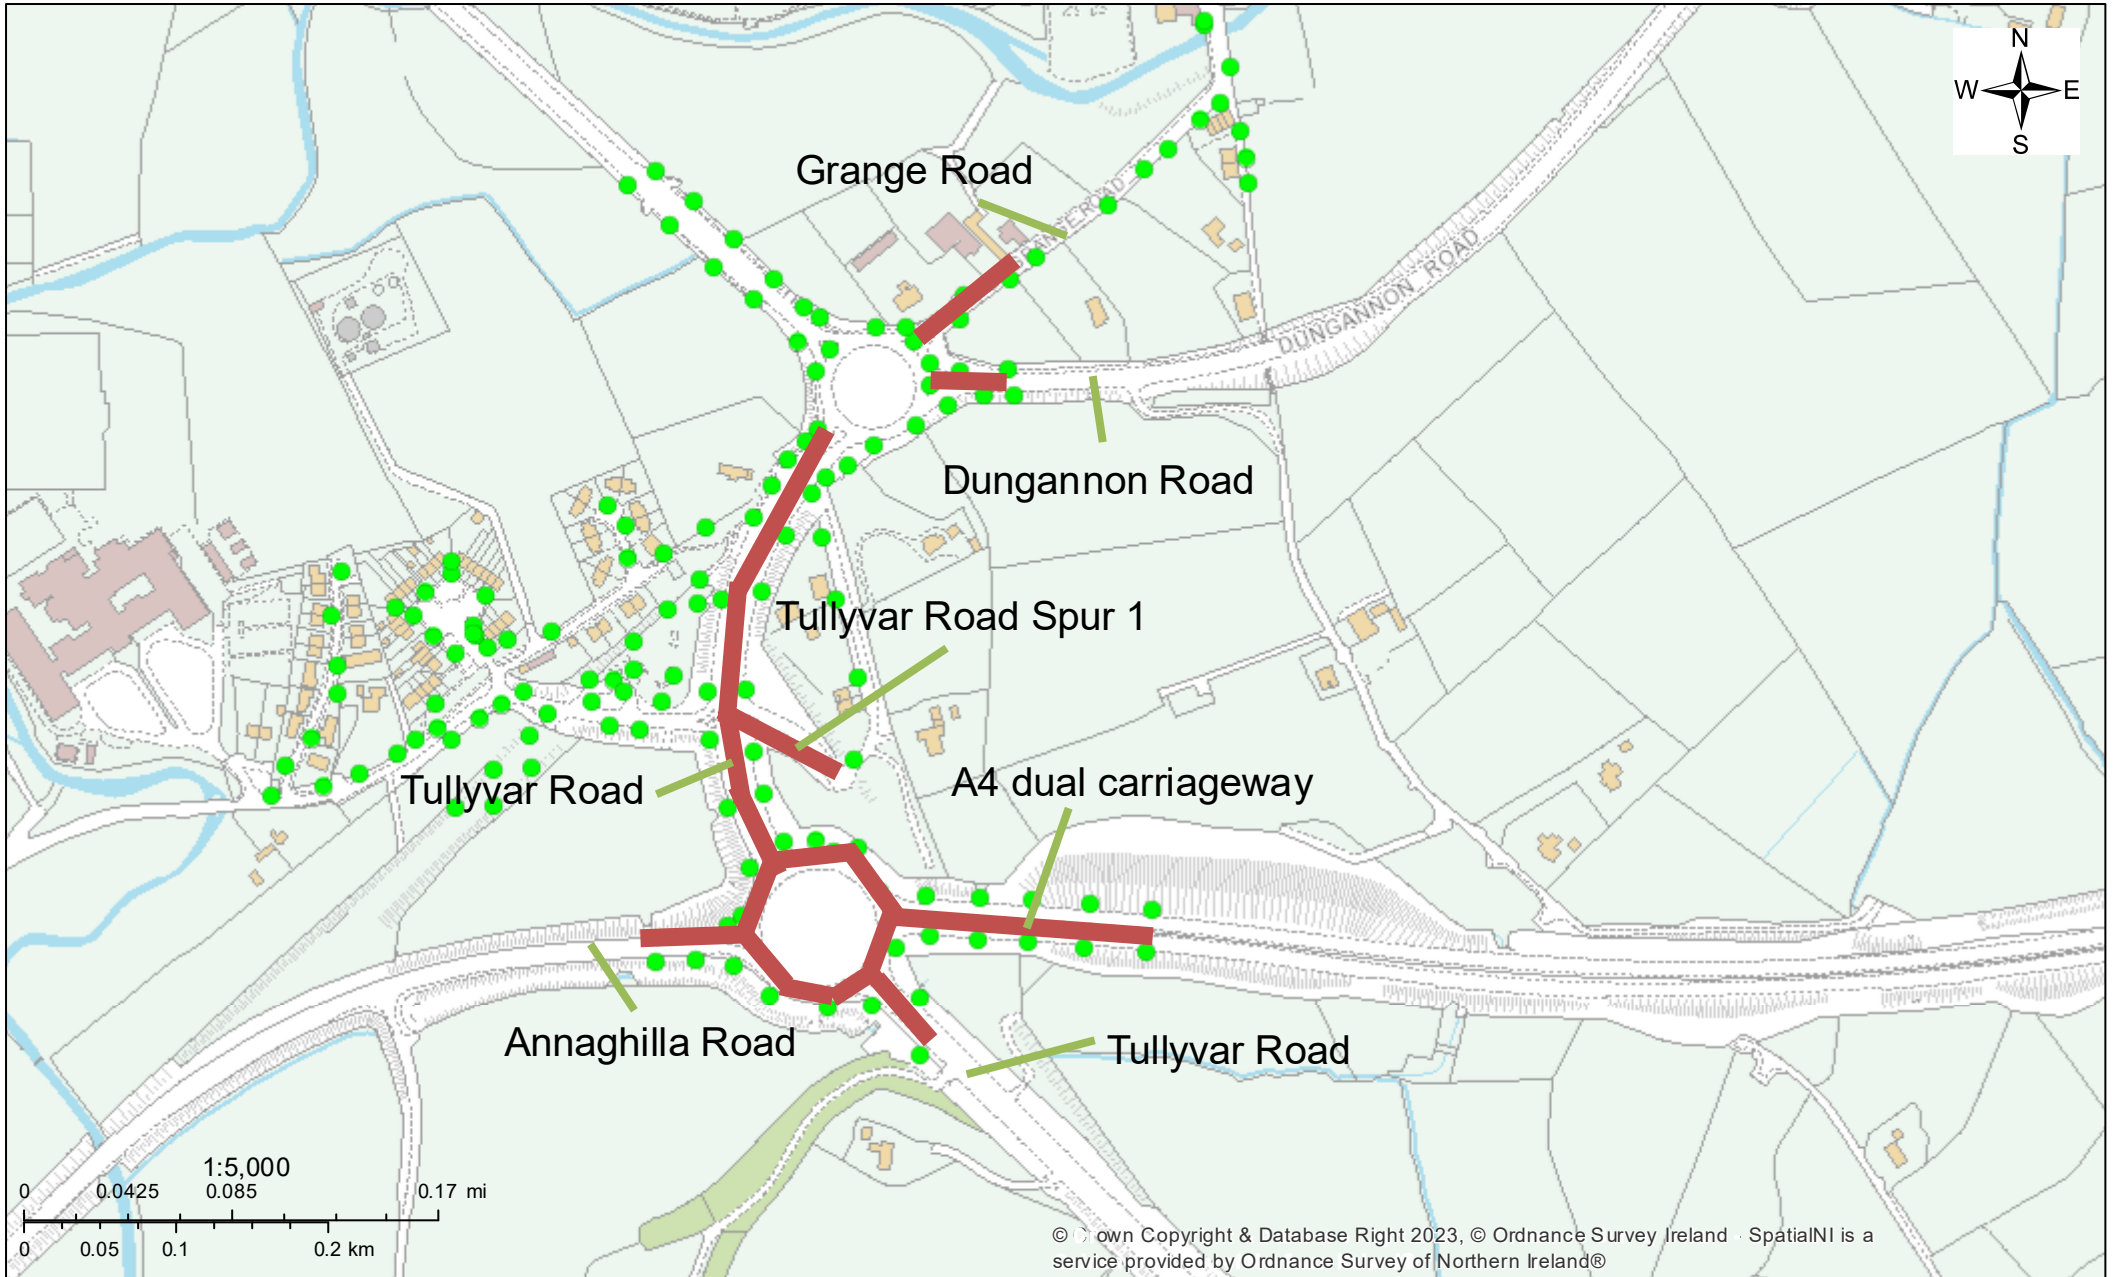

Proposed derestrictions - Ballygawley roundabout

- North
- South
- West
- East

31/10/2023, 15:00:50