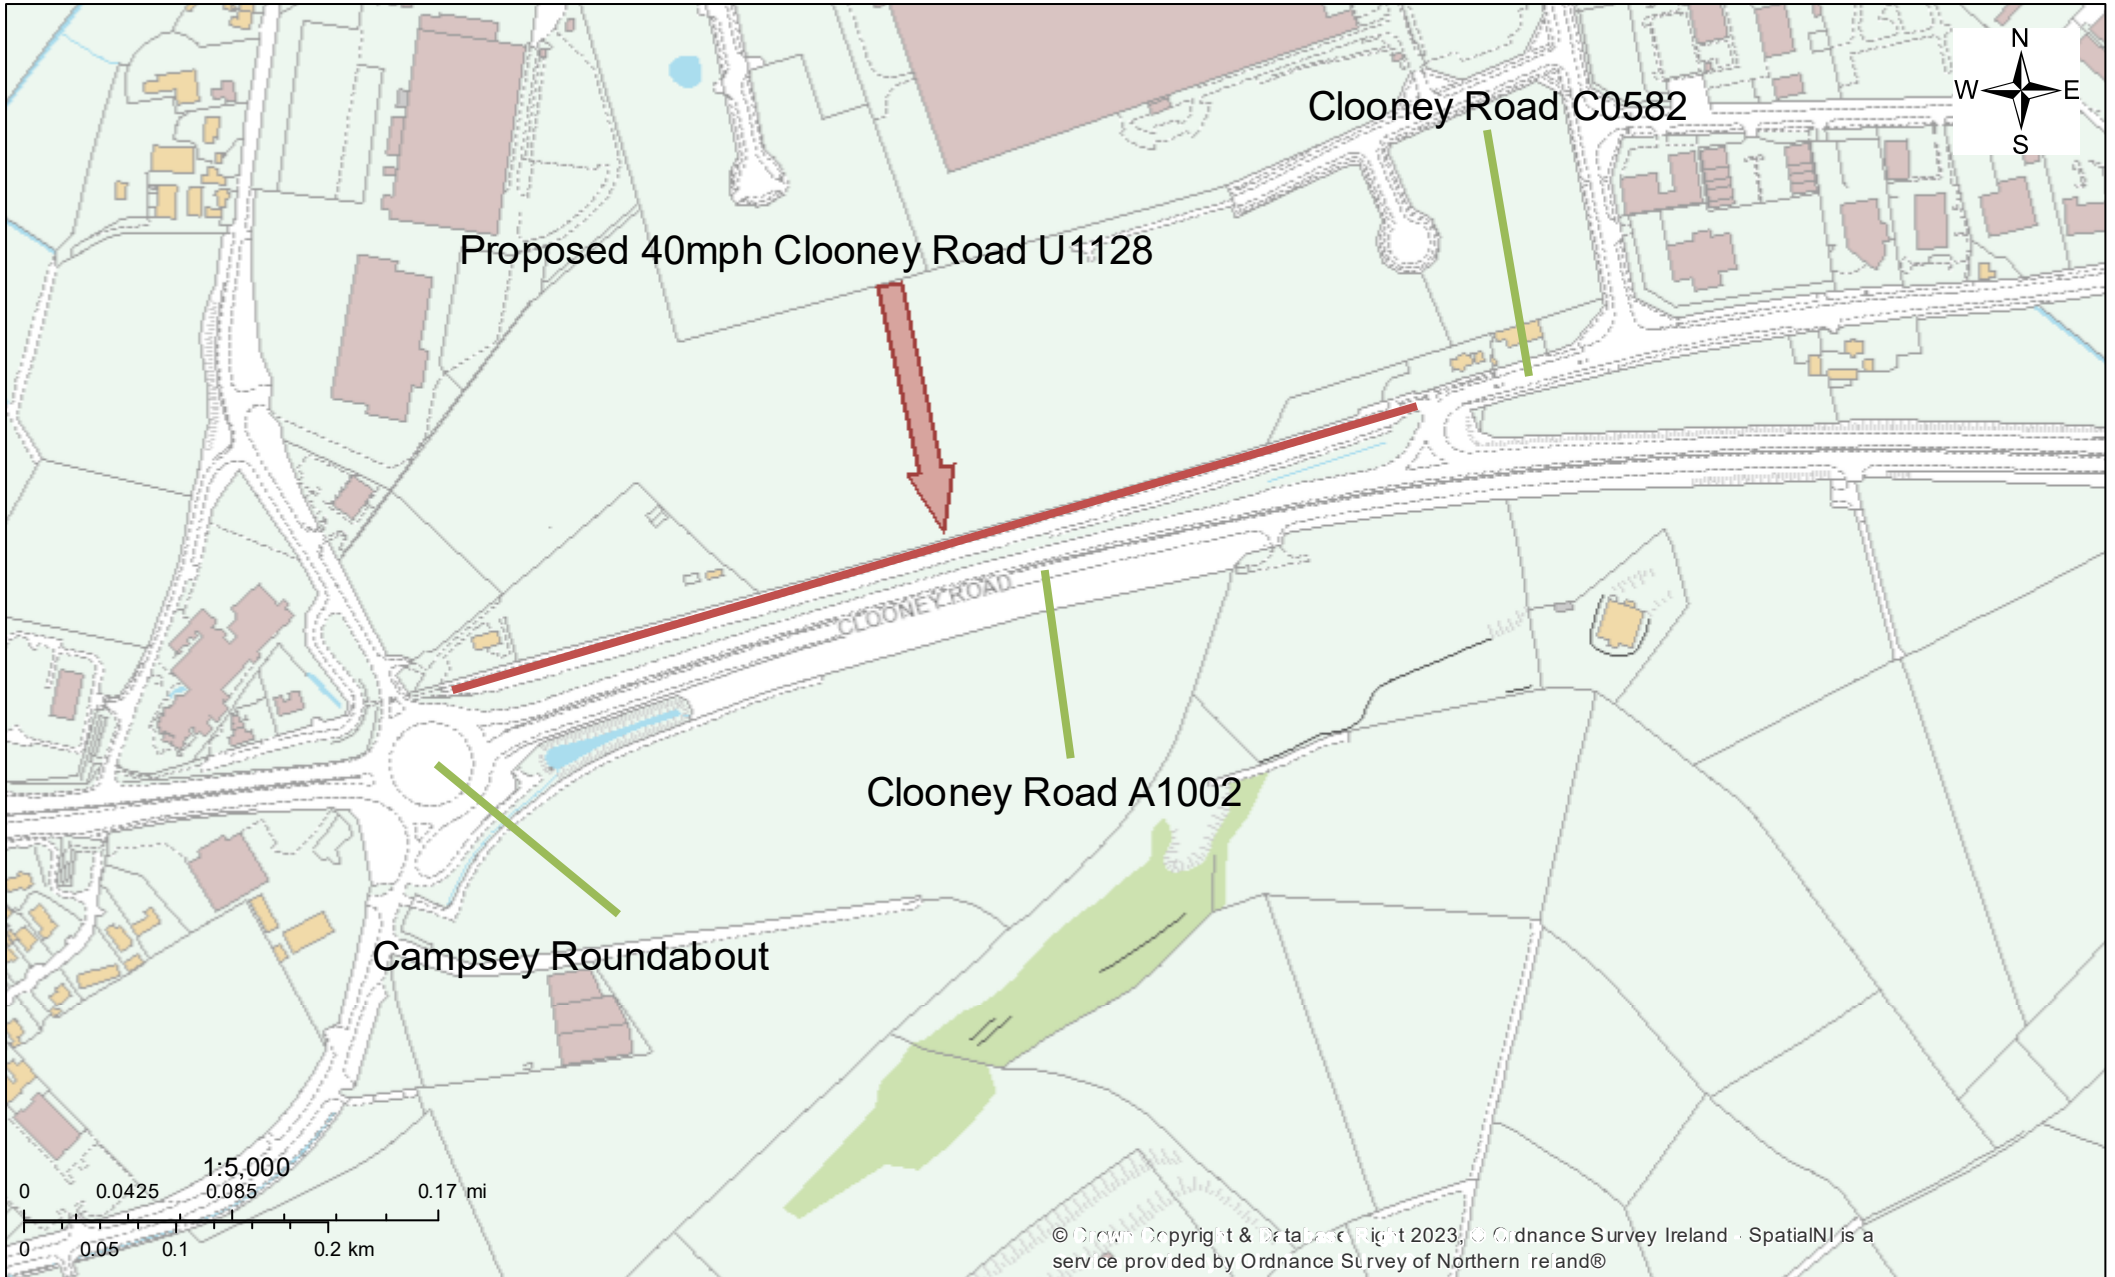

Proposed 40mph - Clooney Road, Eglinton

© Crown Copyright & Database Right 2023, © Ordnance Survey Ireland - SpatialNI is a service provided by Ordnance Survey of Northern Ireland®

11/01/2024, 09:43:42