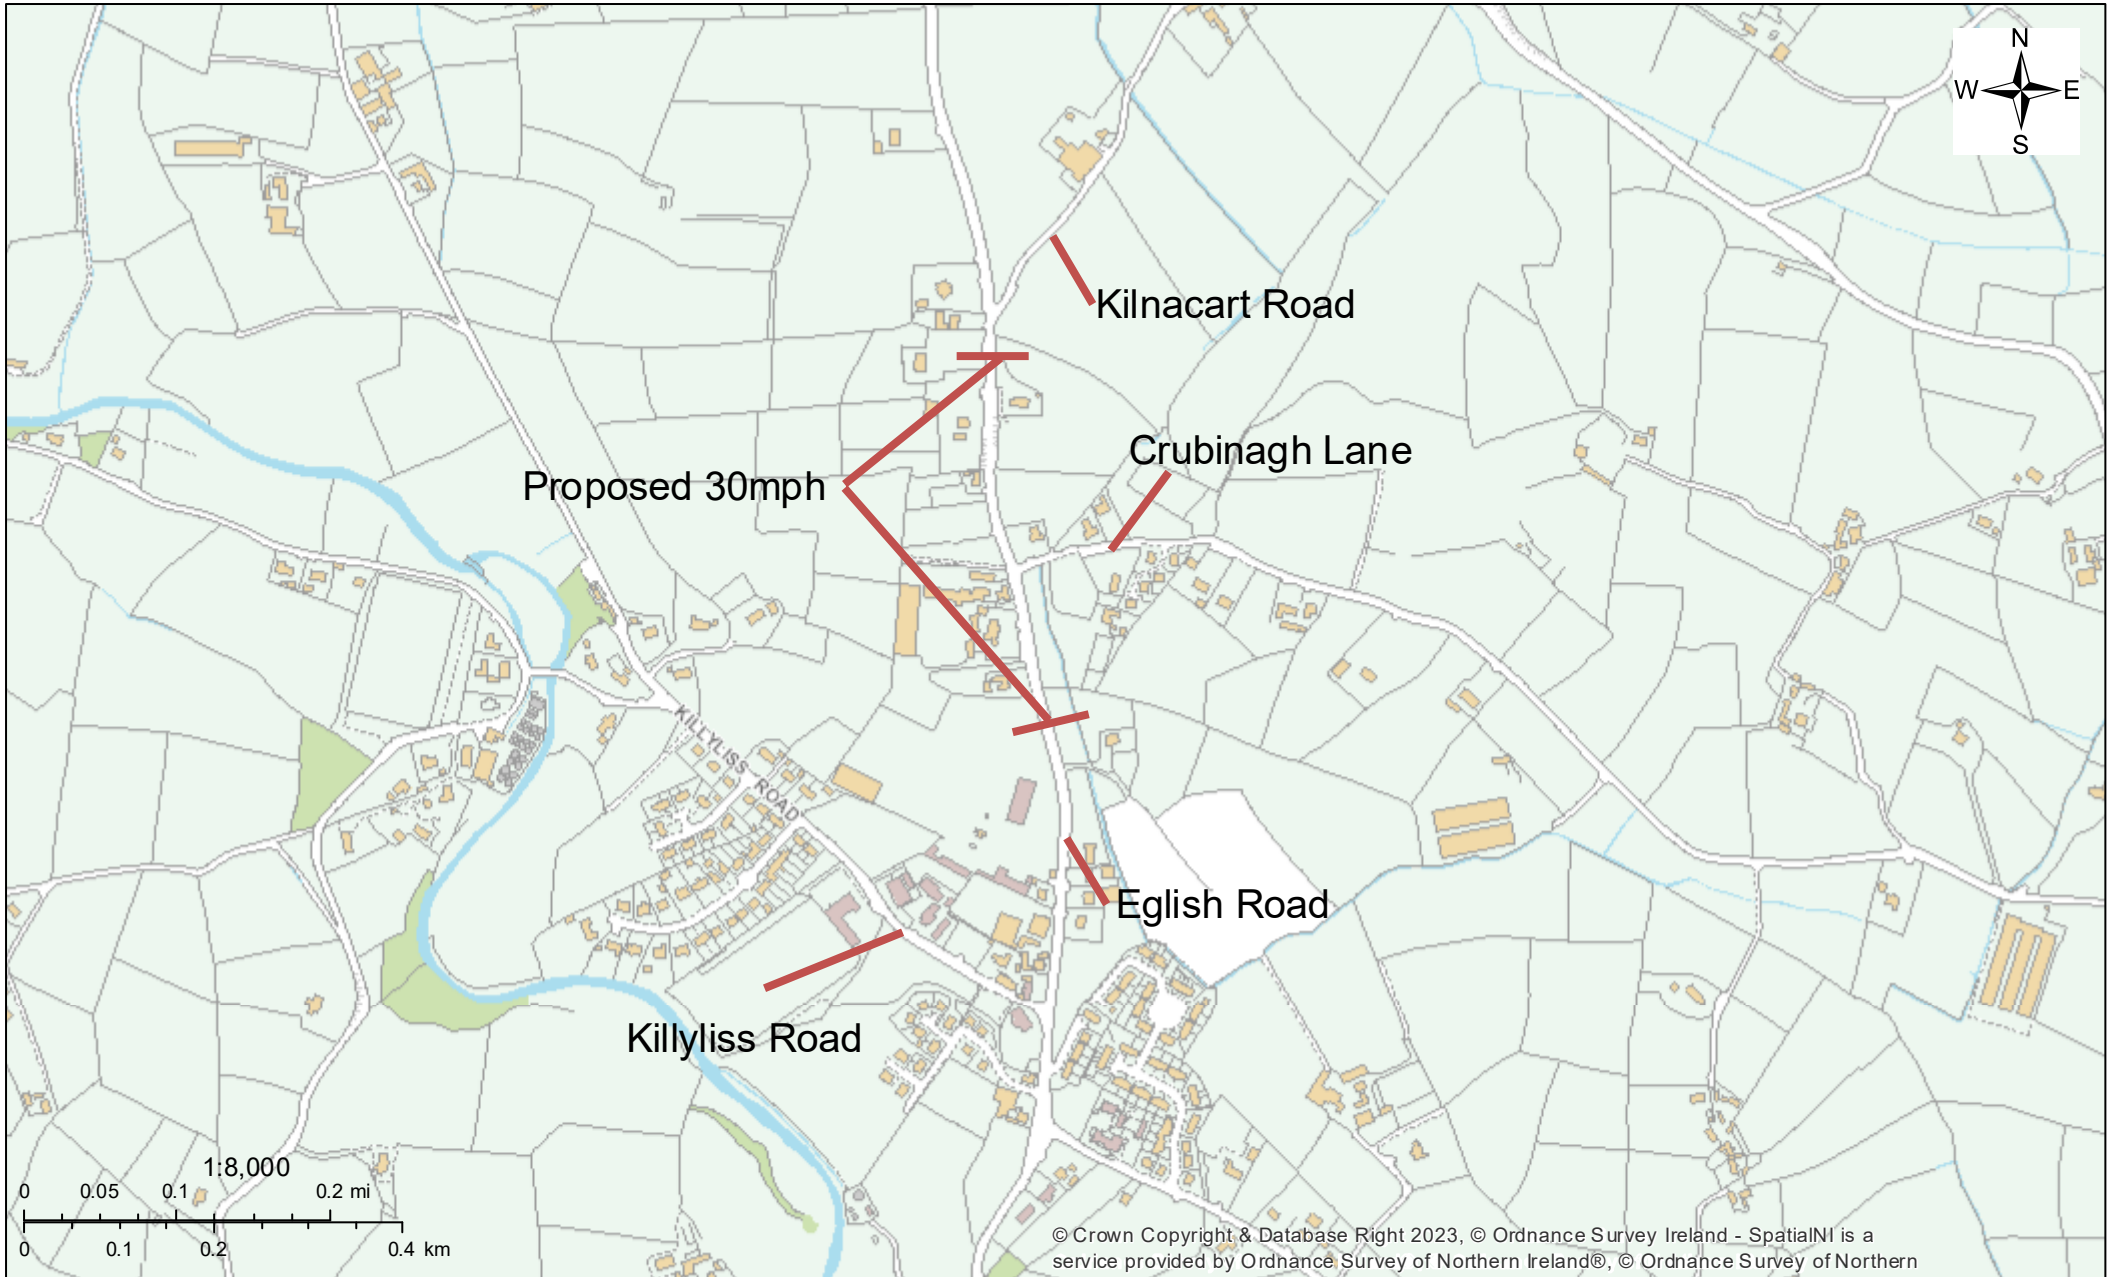

Proposed 30mph - Eglis Road, Dungannon

© Crown Copyright & Database Right 2023, © Ordnance Survey Ireland - SpatialNI is a service provided by Ordnance Survey of Northern Ireland®, © Ordnance Survey of Northern