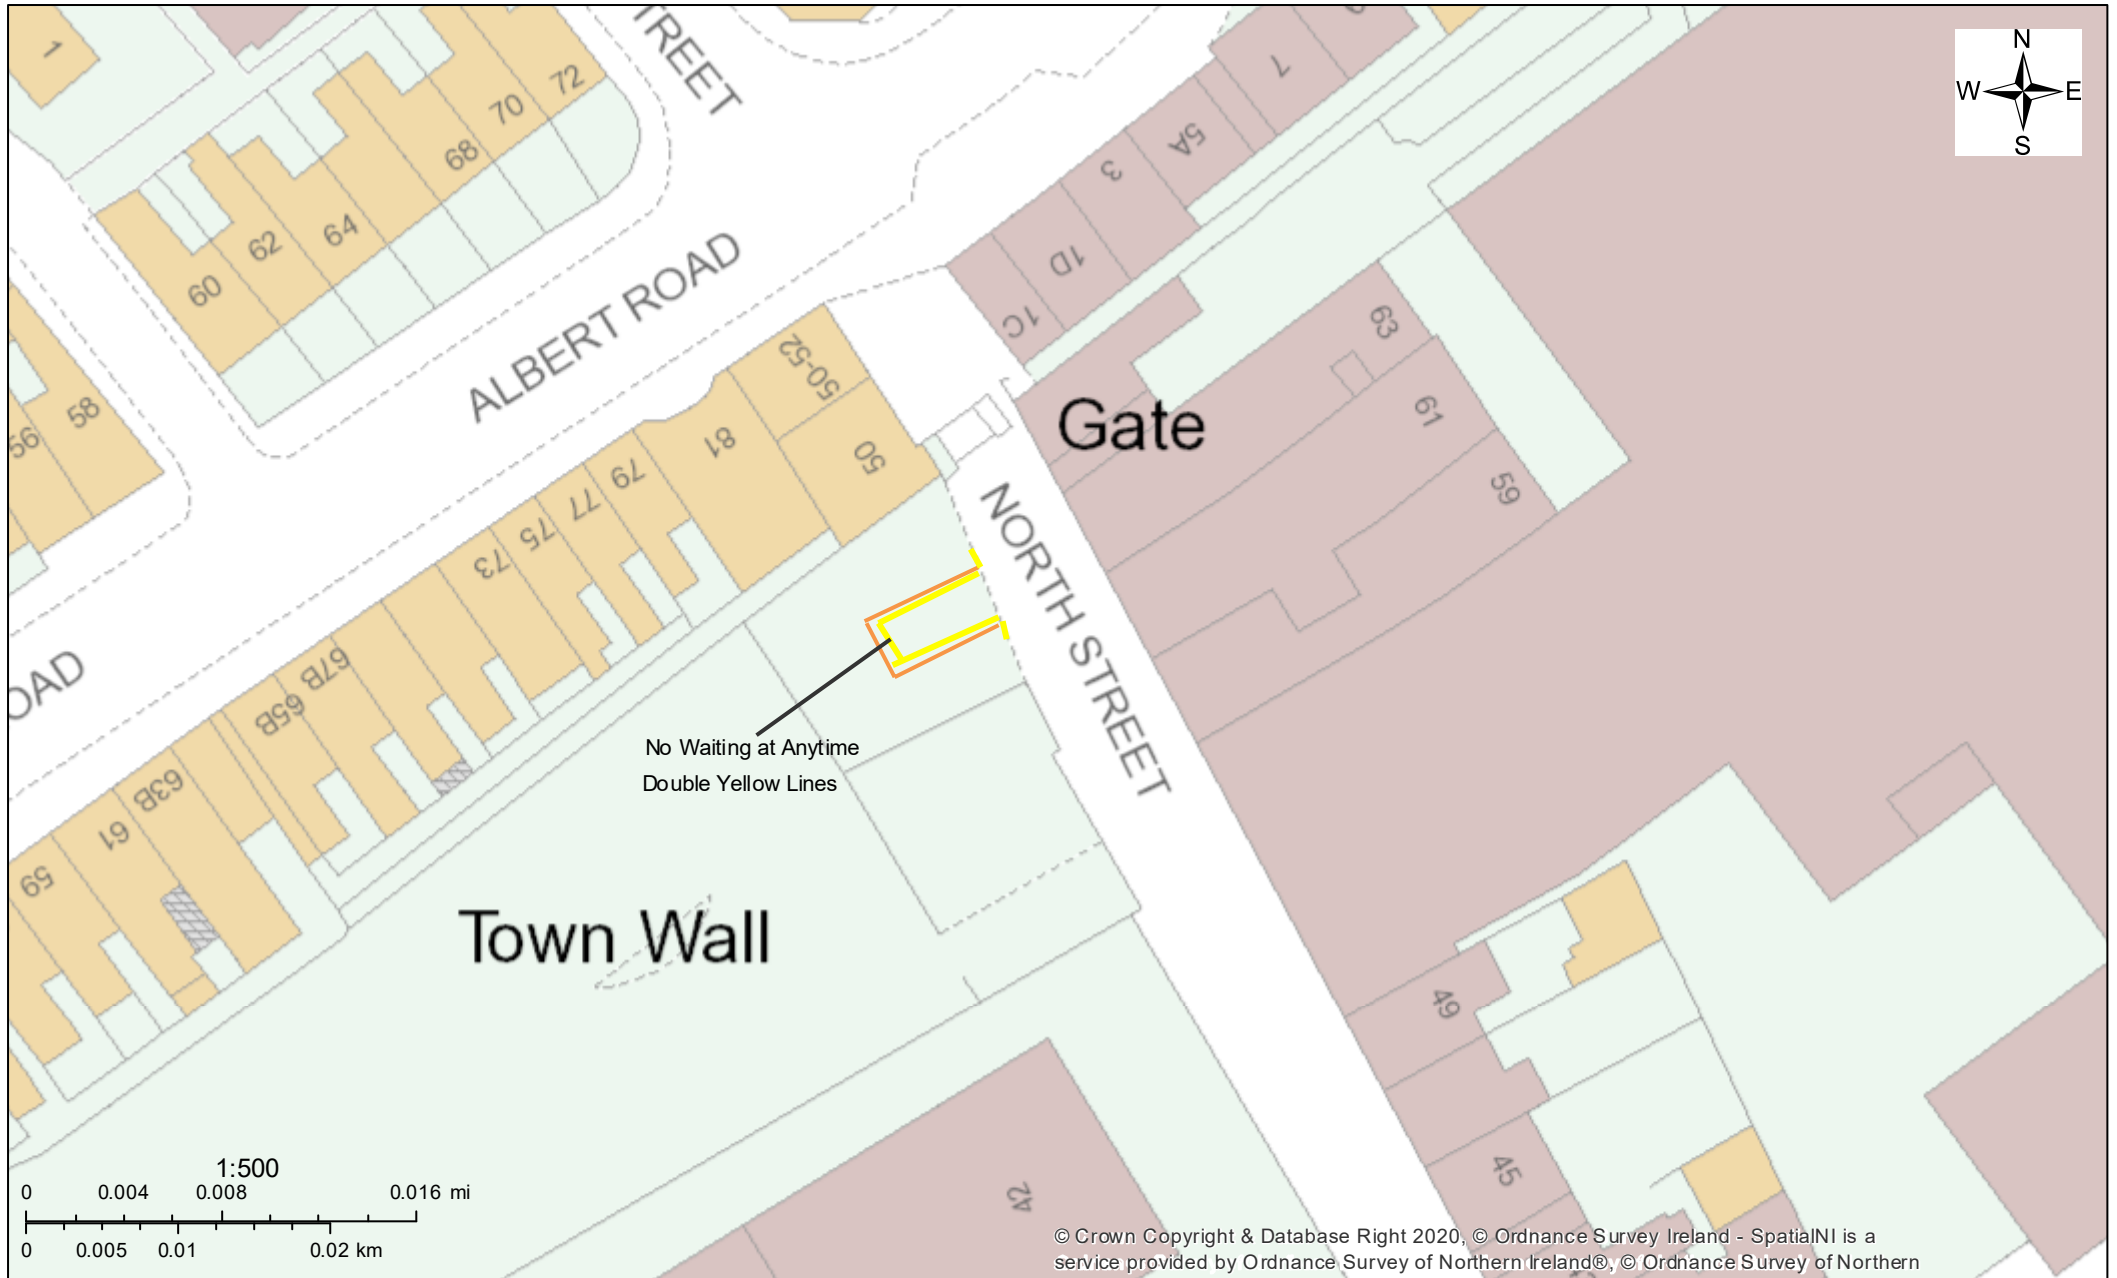

# North Street, Carrickfergus - Proposed Double Yellow Lines

No Waiting at Anytime  
Double Yellow Lines

© Crown Copyright & Database Right 2020, © Ordnance Survey Ireland - SpatialNI is a service provided by Ordnance Survey of Northern Ireland®, © Ordnance Survey of Northern